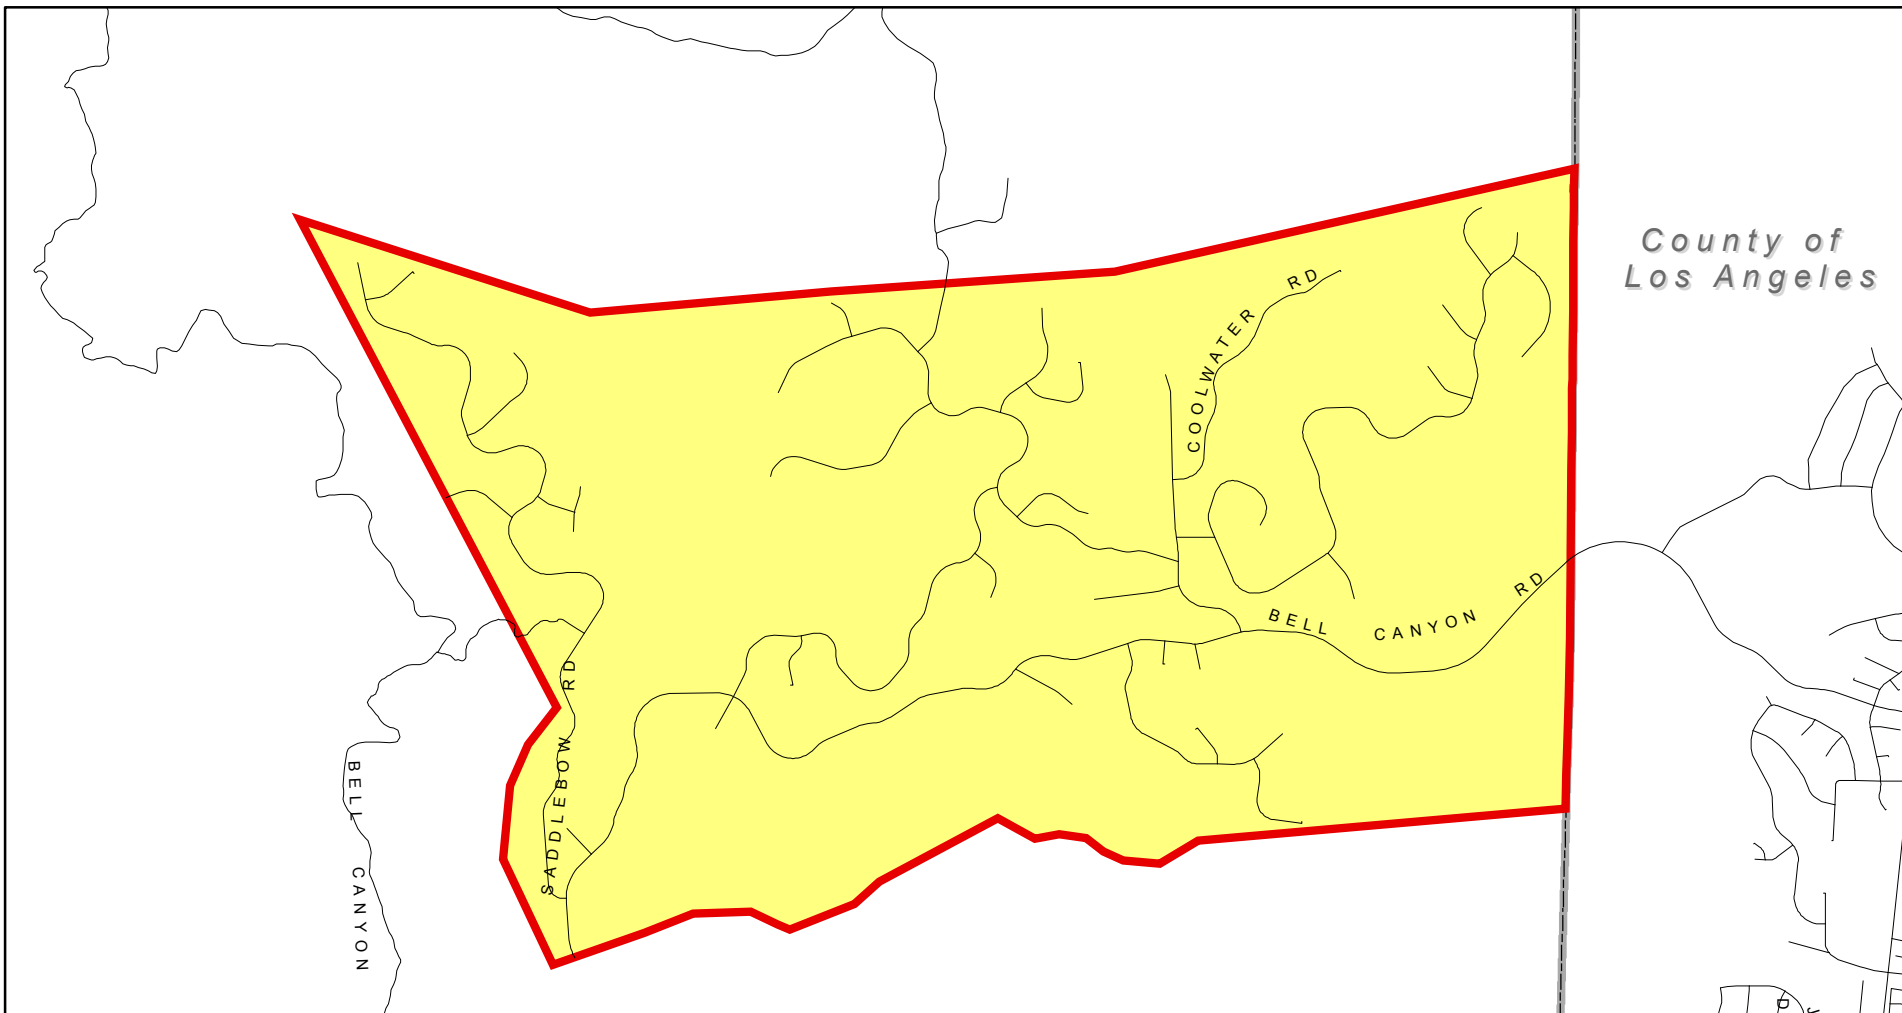

County of
Los Angeles

Legend

-  Sphere of Influence Boundary - 1676.93 acres
-  District Boundary - 1676.93 acres

Bell Canyon Community Services District
Current as of March 18, 2015

Prepared by County of Ventura - IT Services Department - GIS Services
State Plane Coordinate System California Zone V - NAD 27
This map was compiled from records and computations